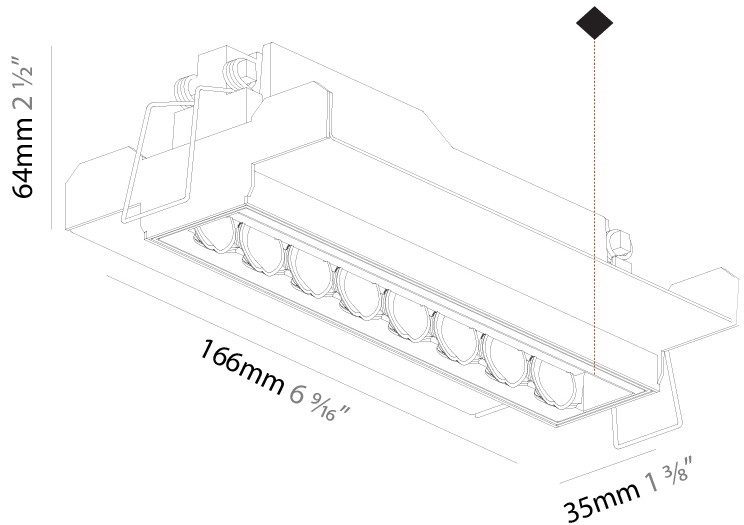

PHYSICAL

Shape: Rectangle
Length (mm): 166
Length (in): 6 ⁹/₁₆
Width (mm): 35
Width (in): 1 ³/₈
Height (mm): 64
Height (in): 2 ¹/₂
Ceiling Thickness (mm): 12.5
Ceiling Thickness (in): 1/2
Min. Recessing Depth (mm): 100
Min. Recessing Depth (in): 3 ¹⁵/₁₆
Light Distribution: Asymmetric
Weight (kg): 0.535
Weight (lbs): 1.18
Fixture Finish: SSR / BKV / CWI / CRY / HAB / UFT / ITA / RUA / FTG / MYG / LOD / PUS / FRO / FUP / KIA / POP / BLS / SPG / MEY / GOH / GUM / CHC / COM / ABZ / JAG / OBR / MOS / ROR
Holder Finish: WHI / BLK
Fixture Material: Aluminum Die Cast
Cut-out Measurements: 173mm / 6 13/16" x 42mm / 1 5/8"

ELECTRICAL

Lamp Type: LED (Zhaga Standard)
Input Wattage (W): 19
Total Output Wattage (W): 17.2
Dimming: Tri-Mode (Non-Dimming and Phase Dimming (120Vac only) and 0-10V Dimming)
Driver Included: No
Driver Location: Recessed Housing
Driver Type: Constant Current - Universal
Driver Class: Class 2
Housing: See components
Input Voltage (V): 120 - 277
Constant Current (MA): 700

LED

Number of LEDs: 8
Color Temperature (*K): 2700 / 3000 / 3500 / 4000
Max. Delivered Lumen (lm): 1270 / 1270 / 1513 / 1544
Nominal Lumen (lm): 1492 / 1492 / 1778 / 1814
CRI: >90 CRI
Lamp Life (hrs): 50000
Upon Request: Special Color Temperature

OPTICAL

Upon Request: Special Beam Angles

RATINGS AND CERTIFICATIONS

Certified By: CSA Certified to UL and CSA Standards

IP rating: IP20
Zaneen Company Inc. © 2024, T 1800-388-3382, F 416-247-9319, www.zaneen.com