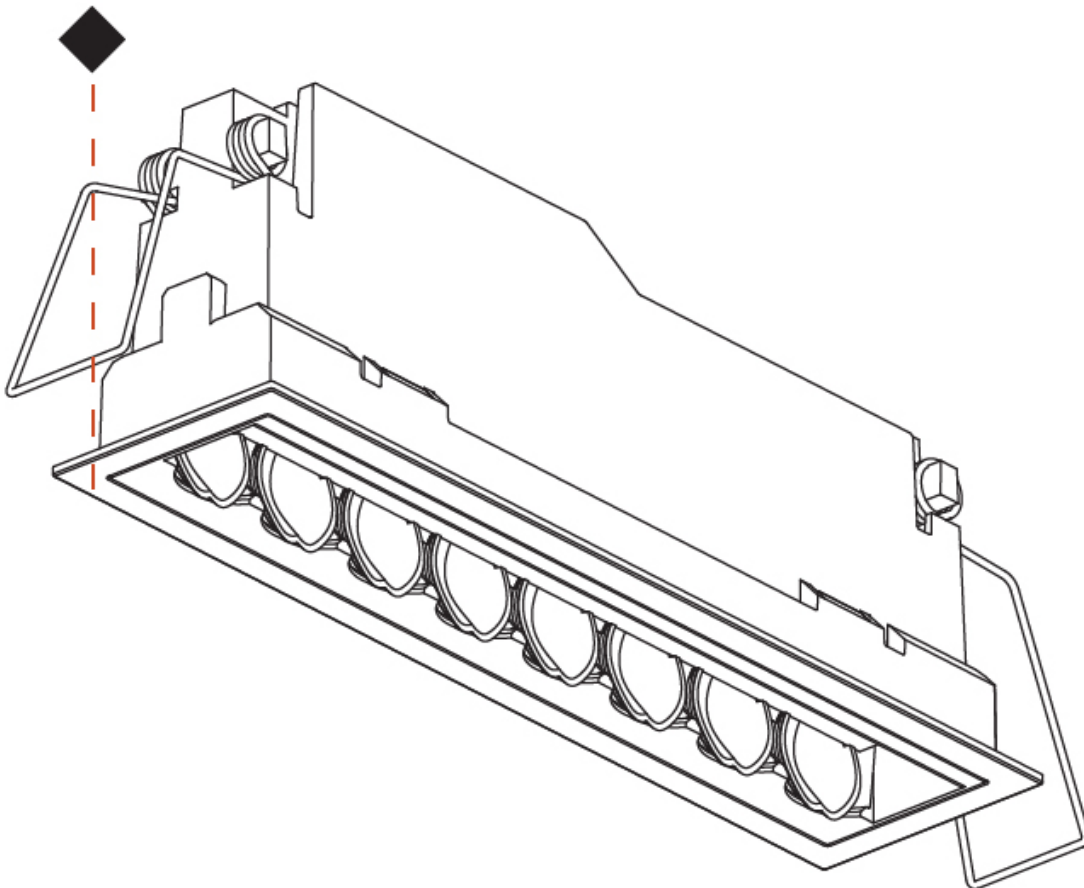

MAGIQ HOLLOW WALLWASH RECESSED

A35582-

PROJECT _____

TYPE _____

SPECIFIER _____

QUANTITY _____

DATE _____

A